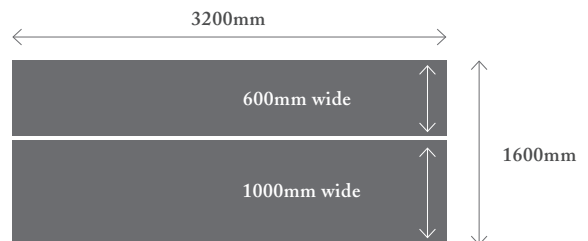

think *big*

Smartstone introduces a new larger slab size of 3200 x 1600 x 20mm.

Smartstone jumbo-size slabs now available in 16 non-veined surface colours.*

Essentials Price Range	Slab Size
Almendra	3200x1600x20mm
Arcadia	3200x1600x20mm
Astral	3200x1600x20mm
Gelsomino	3200x1600x20mm
Marengo	3200x1600x20mm
Naxos	3200x1600x20mm
Nero Astral	3200x1600x20mm
Nombre	3200x1600x20mm
Santorini	3200x1600x20mm
Theron	3200x1600x20mm
Triton	3200x1600x20mm

Premium Price Range

Ceniza	3200x1600x20mm
Gris Roca	3200x1600x20mm
Nieve White	3200x1600x20mm
Vanilla	3200x1600x20mm

Luxury Price Range

Absolute Blanc	3200x1600x20mm
----------------	----------------

*Jumbo slabs are available in NSW, QLD, VIC and ACT.

Save more and expand your design options with Smartstone's new larger slab size.

- increased slab optimisation
- more cost effective per-square-metre rates
- reduced number of slabs required
- greater design options, such as larger one metre island benchtop and standard 600mm backbench from the one slab

The superior Veined Collection will continue to be available in the large, economical size of 3050 x 1600 x 20mm.