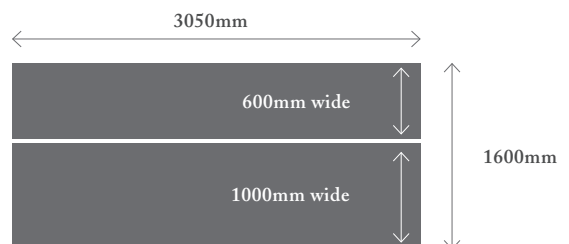

# think *big*

Smartstone introduces a new larger slab size of 3200 x 1600 x 20mm.

Smartstone jumbo-size slabs now available in 16 non-veined surface colours.\*

Essentials Price Range	Slab Size
Almendra	3200x1600x20mm
Arcadia	3200x1600x20mm
Astral	3200x1600x20mm
Gelsomino	3200x1600x20mm
Marengo	3200x1600x20mm
Naxos	3200x1600x20mm
Nero Astral	3200x1600x20mm
Nombre	3200x1600x20mm
Santorini	3200x1600x20mm
Theron	3200x1600x20mm
Triton	3200x1600x20mm

## Premium Price Range

Ceniza	3200x1600x20mm
Gris Roca	3200x1600x20mm
Nieve White	3200x1600x20mm
Vanilla	3200x1600x20mm

## Luxury Price Range

Absolute Blanc	3200x1600x20mm
----------------	----------------

Save more and expand your design options with Smartstone's new larger slab size.

- increased slab optimisation
- more cost effective per-square-metre rates
- reduced number of slabs required
- greater design options, such as larger one metre island benchtop and standard 600mm backbench from the one slab

The superior Veined Collection will continue to be available in the large, economical size of 3050 x 1600 x 20mm.

t. 1300 888 607  
e. info@smartstone.com.au  
www.smartstone.com.au

\*Jumbo size replaces the 3000x1500 slab size and is available in NSW, QLD, VIC and ACT.