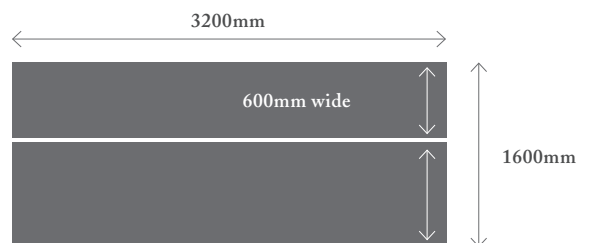

# think *big*

Smartstone introduces a new larger slab size of 3200 x 1600 x 20mm.

Smartstone jumbo-size slabs now available in 16 non-veined surface colours.\*

Essentials Price Range	Slab Size
Almendra	3200x1600x20mm
Arcadia	3200x1600x20mm
Astral	3200x1600x20mm
Gelsomino	3200x1600x20mm
Marengo	3200x1600x20mm
Naxos	3200x1600x20mm
Nero Astral	3200x1600x20mm
Nombre	3200x1600x20mm
Santorini	3200x1600x20mm
Theron	3200x1600x20mm
Triton	3200x1600x20mm

## Premium Price Range

Ceniza	3200x1600x20mm
Gris Roca	3200x1600x20mm
Nieve White	3200x1600x20mm
Vanilla	3200x1600x20mm

## Luxury Price Range

Absolute Blanc	3200x1600x20mm
----------------	----------------

Save more and expand your design options with Smartstone's new larger slab size.

- increased slab optimisation
- more cost effective per-square-metre rates
- reduced number of slabs required
- greater design options, such as larger one metre island benchtop and standard 600mm backbench from the one slab

The superior Veined Collection will continue to be available in the large, economical size of 3050 x 1600 x 20mm.

t. 1300 888 607  
e. info@smartstone.com.au  
www.smartstone.com.au

\*Jumbo size replaces the 3000x1500 slab size and is available in NSW, QLD, VIC and ACT.