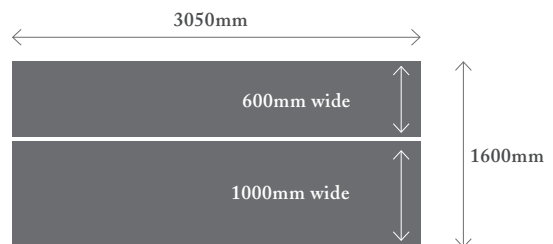

smartstone®

f in

t. 1300 888 607
e. info@smartstone.com.au
www.smartstone.com.au

* Jumbo size replaces the 3000x1500 slab size and is available in NSW, QLD, VIC and ACT.

** Available in both 3050x1600mm and 3200x1600mm