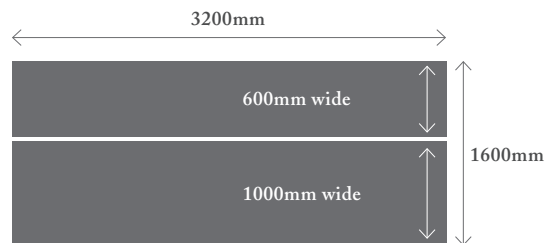

think *big*

Smartstone introduces a new larger slab size of 3200 x 1600 x 20mm*.

Essentials Price Range	Slab Size
Almendra	3200x1600x20mm
Arcadia	3200x1600x20mm
Astral	3200x1600x20mm
Gelsomino	3200x1600x20mm
Marengo	3200x1600x20mm
Naxos	3200x1600x20mm
Nero Astral	3200x1600x20mm
Nombre	3200x1600x20mm
Santorini	3200x1600x20mm
Theron	3200x1600x20mm
Triton	3200x1600x20mm

Premium Price Range	Slab Size
Amara**	3200x1600x20mm
Ceniza	3200x1600x20mm
Gris Roca	3200x1600x20mm
Nieve White	3200x1600x20mm
Vanilla	3200x1600x20mm

Luxury Price Range	Slab Size
Absolute Blanc	3200x1600x20mm
Ash Naturale	3200x1600x20mm
Athena**	3200x1600x20mm
Blanco Naturale	3200x1600x20mm
Carrara**	3200x1600x20mm
Concreto Naturale	3200x1600x20mm
Gris Naturale	3200x1600x20mm

Exclusive Price Range	Slab Size
Borghini Naturale	3200x1600x20mm

Save more and expand your design options with Smartstone's new larger slab size.

- increased slab optimisation
- more cost effective per-square-metre rates
- reduced number of slabs required
- greater design options, such as larger one metre island benchtop and standard 600mm backbench from the one slab

** Available in both 3050x1600mm and 3200x1600mm