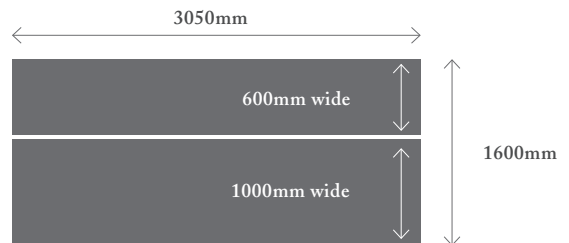

think *big*

Smartstone introduces a new larger slab size of 3200 x 1600 x 20mm.

Smartstone jumbo-size slabs now available in 16 non-veined surface colours.*

Essentials Price Range	Slab Size
Almendra	3200x1600x20mm
Arcadia	3200x1600x20mm
Astral	3200x1600x20mm
Gelsomino	3200x1600x20mm
Marengo	3200x1600x20mm
Naxos	3200x1600x20mm
Nero Astral	3200x1600x20mm
Nombre	3200x1600x20mm
Santorini	3200x1600x20mm
Theron	3200x1600x20mm
Triton	3200x1600x20mm

Premium Price Range

Ceniza	3200x1600x20mm
Gris Roca	3200x1600x20mm
Nieve White	3200x1600x20mm
Vanilla	3200x1600x20mm

Luxury Price Range

Absolute Blanc	3200x1600x20mm
----------------	----------------

All surfaces in the new Naturale Collection come in the larger slab size.

*Jumbo size replaces the 3000x1500 slab size and is available in NSW, QLD, VIC and ACT.

Save more and expand your design options with Smartstone's new larger slab size.

- increased slab optimisation
- more cost effective per-square-metre rates
- reduced number of slabs required
- greater design options, such as larger one metre island benchtop and standard 600mm backbench from the one slab

The superior Veined Collection will continue to be available in the large, economical size of 3050 x 1600 x 20mm.

t. 1300 888 607
e. info@smartstone.com.au
www.smartstone.com.au