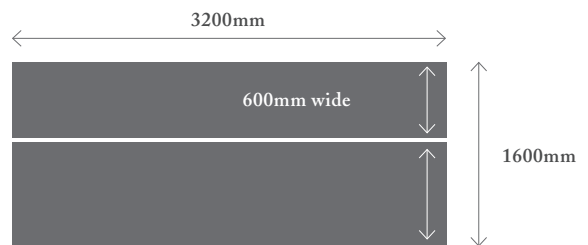

think *big*

Smartstone introduces a new larger slab size of 3200 x 1600 x 20mm.

Smartstone jumbo-size slabs now available in 16 non-veined surface colours.*

Essentials Price Range	Slab Size
Almendra	3200x1600x20mm
Arcadia	3200x1600x20mm
Astral	3200x1600x20mm
Gelsomino	3200x1600x20mm
Marengo	3200x1600x20mm
Naxos	3200x1600x20mm
Nero Astral	3200x1600x20mm
Nombre	3200x1600x20mm
Santorini	3200x1600x20mm
Theron	3200x1600x20mm
Triton	3200x1600x20mm

Premium Price Range

Ceniza	3200x1600x20mm
Gris Roca	3200x1600x20mm
Nieve White	3200x1600x20mm
Vanilla	3200x1600x20mm

Luxury Price Range

Absolute Blanc	3200x1600x20mm
----------------	----------------

All surfaces in the new Naturale Collection come in the larger slab size.

*Jumbo size replaces the 3000x1500 slab size and is available in NSW, QLD, VIC and ACT.

Save more and expand your design options with Smartstone's new larger slab size.

- increased slab optimisation
- more cost effective per-square-metre rates
- reduced number of slabs required
- greater design options, such as larger one metre island benchtop and standard 600mm backbench from the one slab

The superior Veined Collection will continue to be available in the large, economical size of 3050 x 1600 x 20mm.

t. 1300 888 607
e. info@smartstone.com.au
www.smartstone.com.au